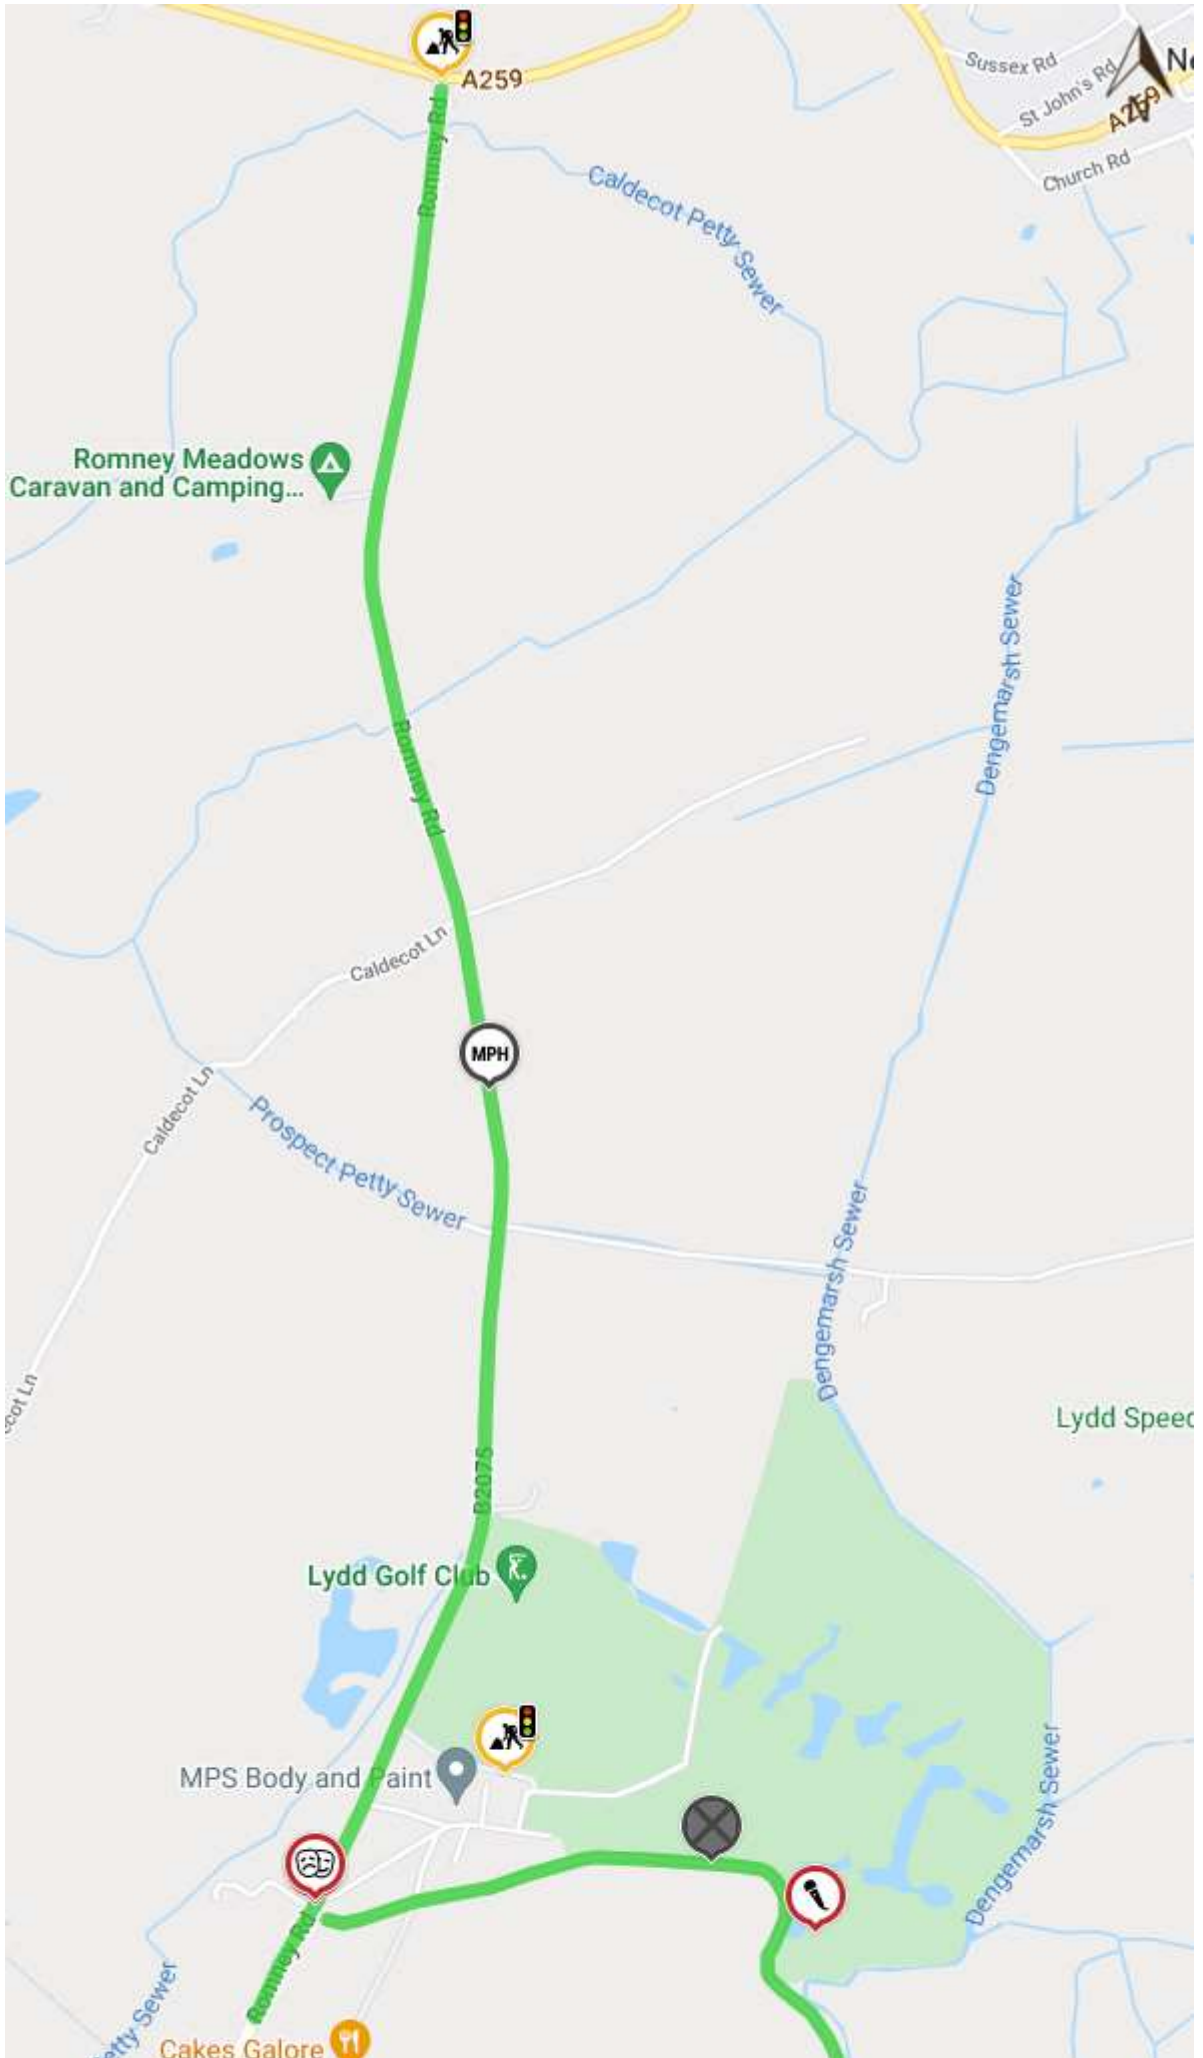

**Please be advised that there will be no waiting on B2075 Romney Road, Lydd, between A259 Lydd Road and the 30mph speed limit.**

**Temporary 40mph Speed Limit & No Waiting - B2075 Romney Road & Lydd Airport Approach Road, Lydd**

For the safety of the public whilst events are being held at Lydd Airport, Kent County Council has made an Order for traffic on B2075 Romney Road, Lydd to be restricted to 40mph between A259 Lydd Road and the 30mph speed limit. There will be no waiting for traffic on Lydd Airport Approach Road, Lydd, between B2075 Romney Road and the airport car park.

Dream Valley - from 09:00 hours on 28th May 2022 to 23:00 hours on 29th May 2022.

For the most up to date information on these works please visit: <https://one.network/?tm=128131268>

For information regarding this closure please contact Connected Event Management Limited