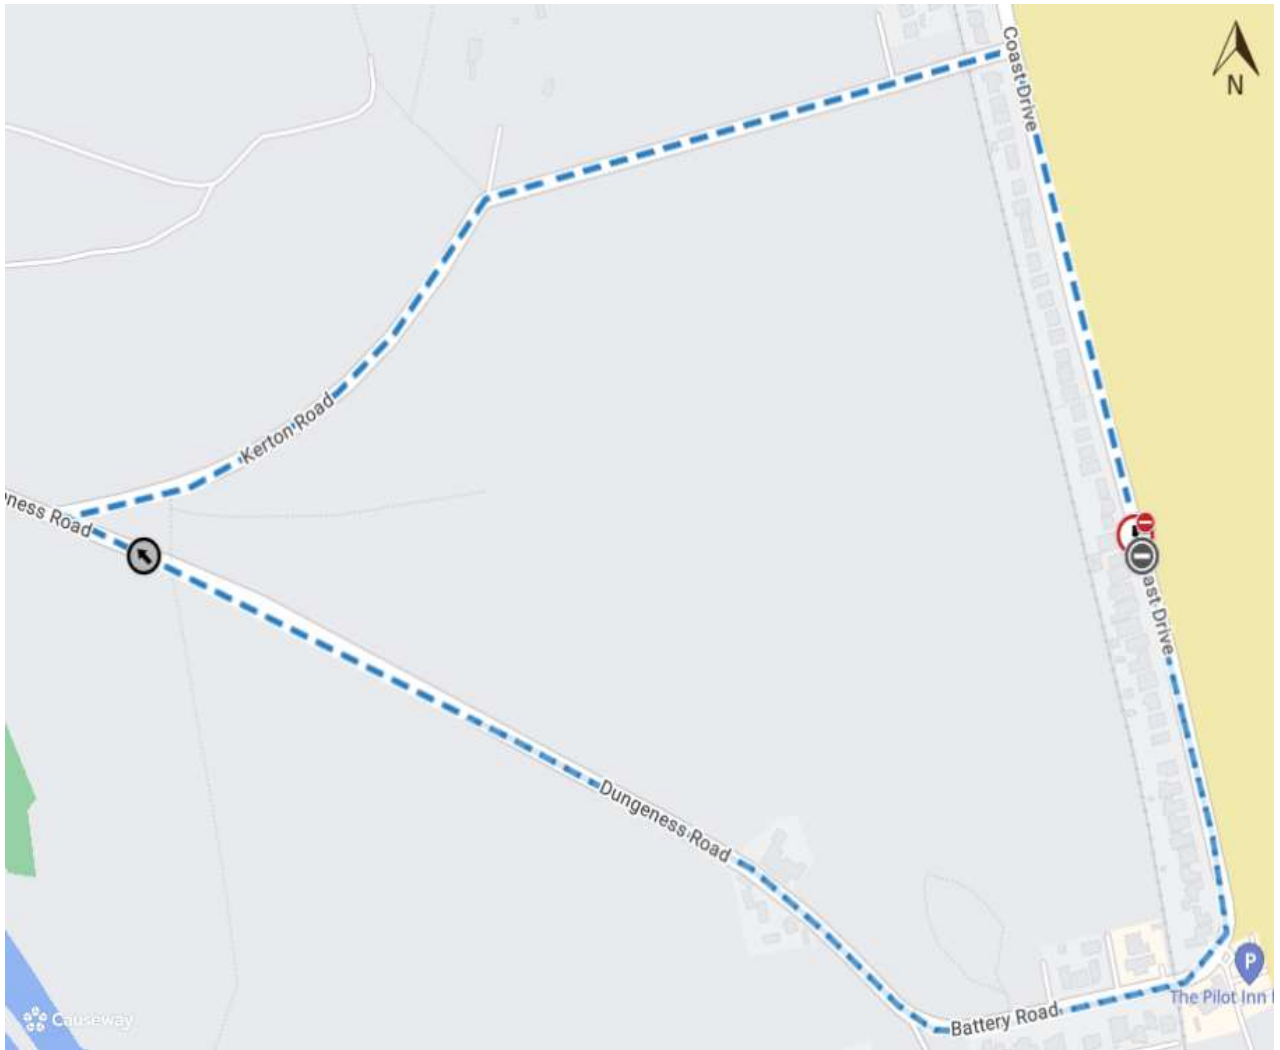

Imagery © 2024 [MapTiler](#) | Imagery © 2024 [Hexagon](#) | © [MapTiler](#) © [OpenStreetMap contributors](#)

This bulletin contains public information and can be forwarded to any other road users who may be affected. Every care is taken to ensure the accuracy of the information, but no liability can be accepted for any changes or errors.

Road names are taken from the National Street Gazetteer, which can be viewed on [one.network](#), with alternative names given where known.

For details of roadworks, please see [One.Network](#)

Regards,
Streetworks East Team
03000 418181 (9am - 5pm)
03000 419191 (5pm - 9am)