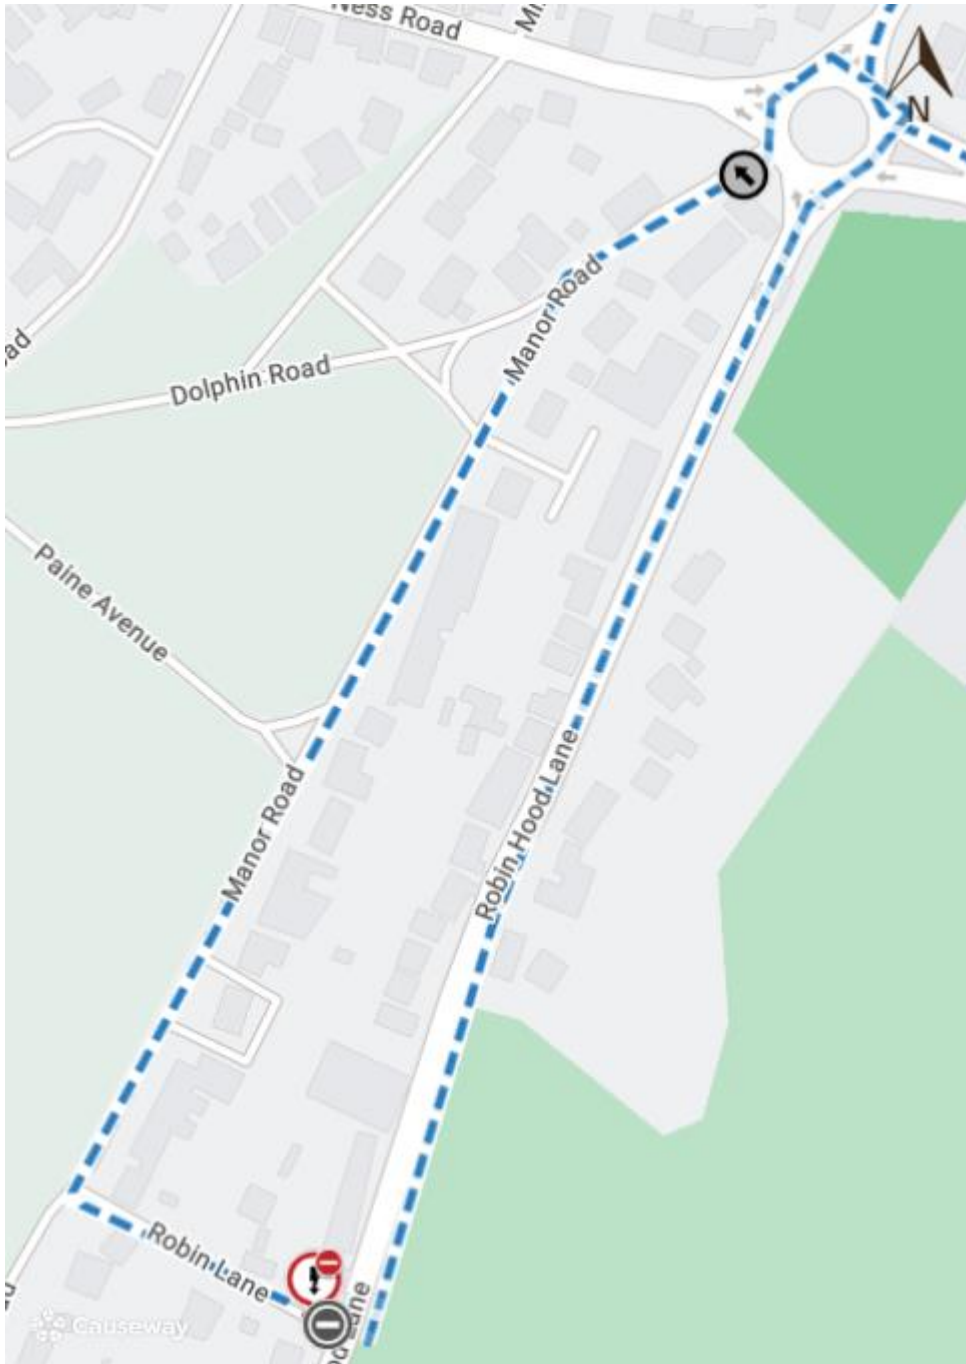

Imagery © 2024 [MapTiler](#) | Imagery © 2024 [Hexagon](#) | © [MapTiler](#) © [OpenStreetMap contributors](#)

This bulletin contains public information and can be forwarded to any other road users who may be affected. Every care is taken to ensure the accuracy of the information, but no liability can be accepted for any changes or errors.

Road names are taken from the National Street Gazetteer, which can be viewed on [one.network](#), with alternative names given where known.